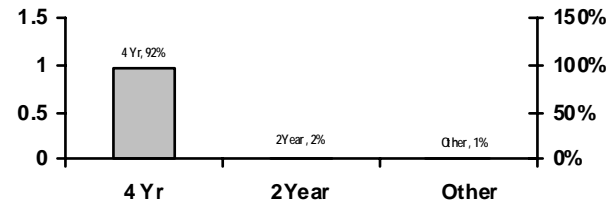

SAT I SCORE RANGE DISTRIBUTION

CLASS of 2010 (Class size of 301)			CLASS of 2011 (Class size of 306)		
Score Range	Verbal	Math	Score Range	Verbal	Math
700-800	10%	5%	700-800	4%	3%
600-699	22%	25%	600-699	21%	17%
500-599	38%	31%	500-599	43%	39%
400-499	26%	31%	400-499	28%	34%
300-390	4%	8%	300-390	4%	7%
Mean Verbal – 542		Mean Math - 521	Mean Verbal - 557		Mean Math – 534
Number of students reporting scores – 289 *			Number of students reporting scores – 305		
Percentage of class reporting scores - 96% *			Percentage of class reporting scores - 100%		

SAT II scores were reported in English Writing, English Literature, United States History, World History, Math Level IC, Math Level IIC, Biology, Biology-E, Chemistry, Physics, French, and Spanish.

* * 2% of the Class of 2011 chose SAT Fair Test Option Colleges.

POST SECONDARY EDUCATION REPORT Class of 2011 (Class size 306)

Information as of June 30, 2011 indicates that 97% of the Class of 2011 enrolled in higher education. 97% have matriculated to four-year programs, while 2% will continue their education at two-year institutions. The remaining 1% of the class pursued United States military service, travel, or vocational opportunities. The Class of 2011 earned a total of $27,044,380 in scholarships and grants.

Class of 2011 College and University Acceptances